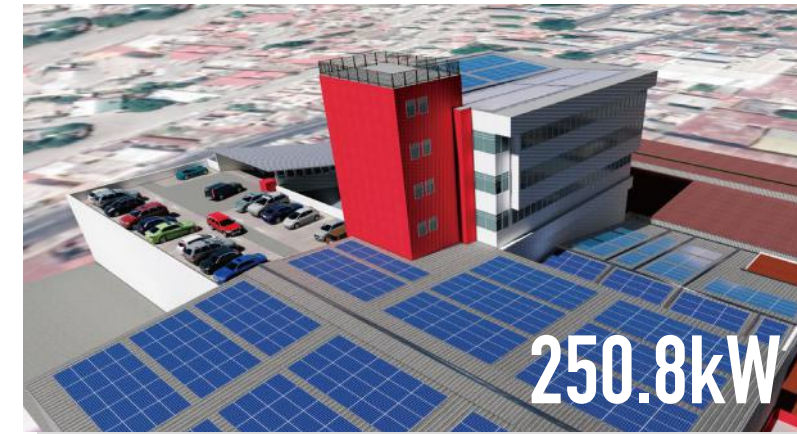

Project Type: Commercial Rooftop
Location: Italy / Baveno
Commission Date: 2023-10
Product: SRP-415-BMD-HV

Project Type: Commercial Rooftop
Location: China / Macao
Commission Date: 2018-4
Product: SRP-300-6MB

Project Type: Commercial Rooftop
Location: Singapore
Commission Date: 2017-10
Product: SRP-325-6PA

Project Type: Commercial Rooftop
Location: UK
Commission Date: 2023-6
Product: SRP-550-BMA-HV

Project Type: Commercial Rooftop
Location: Guatemala / Ciudad de Guatemala
Commission Date: 2020-7
Product: SRP-395-BMA-HV